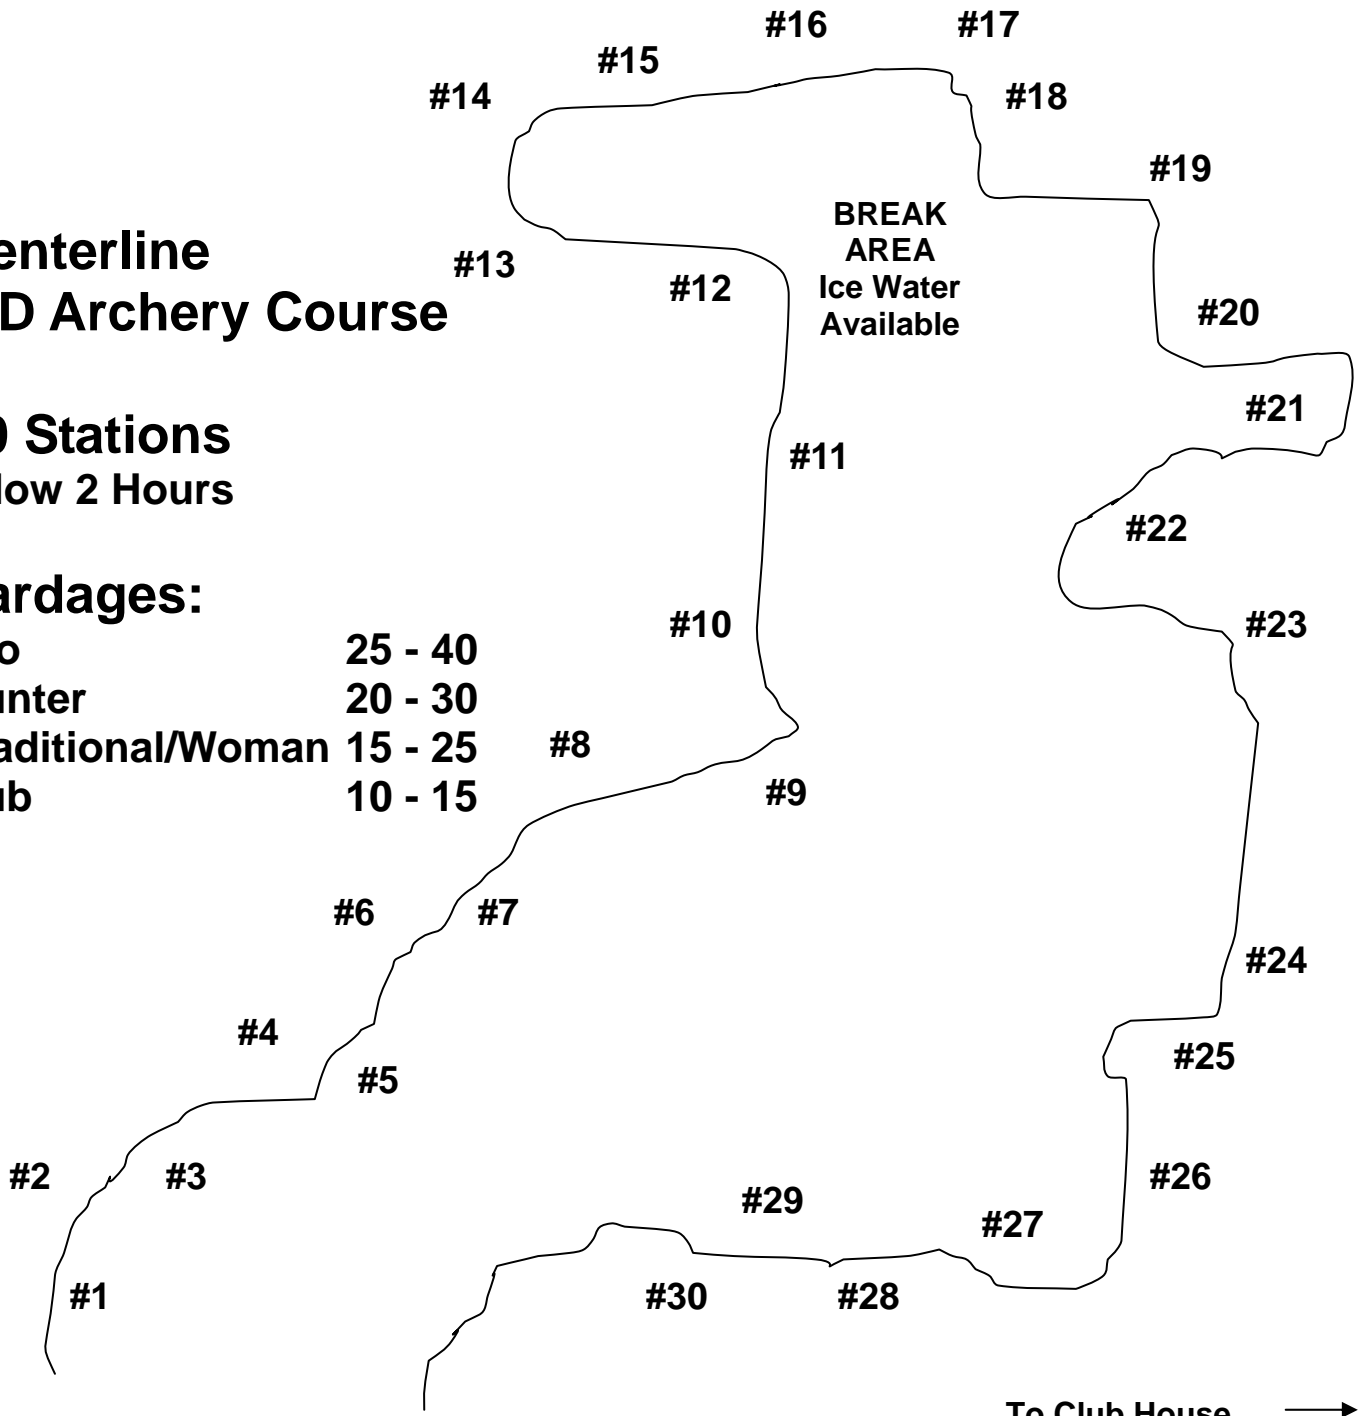

Centerline 3-D Archery Course

30 Stations
Allow 2 Hours

Yardages:

Pro	25 - 40
Hunter	20 - 30
Traditional/Woman	15 - 25
Cub	10 - 15

Registration
Pop, Water &
Snacks Available

To Club House →

PARKING